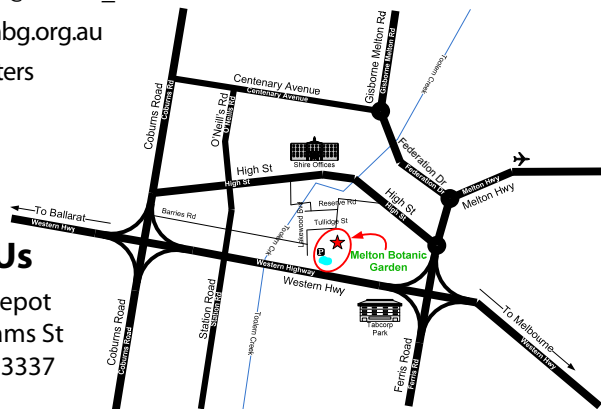

Find Us

FMBG Depot
21 Williams St
Melton, 3337

Contact Us

Email: friends@fmbg.org.au

Phone: (03) 9743 3819

Mobile: 0412 762 531

Post: PO Box 2381, Melton South, Vic, 3338