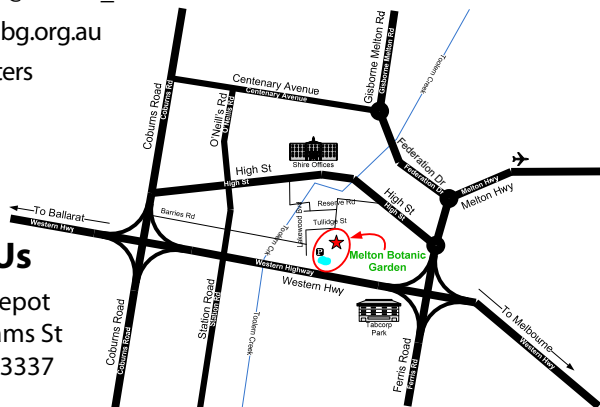

Find Us

FMBG Depot
21 Williams St
Melton, 3337

Contact Us

Email: friends@fmbg.org.au

Phone: (03) 9743 3819

Mobile: 0412 762 531

Post: PO Box 2381, Melton South, Vic, 3338